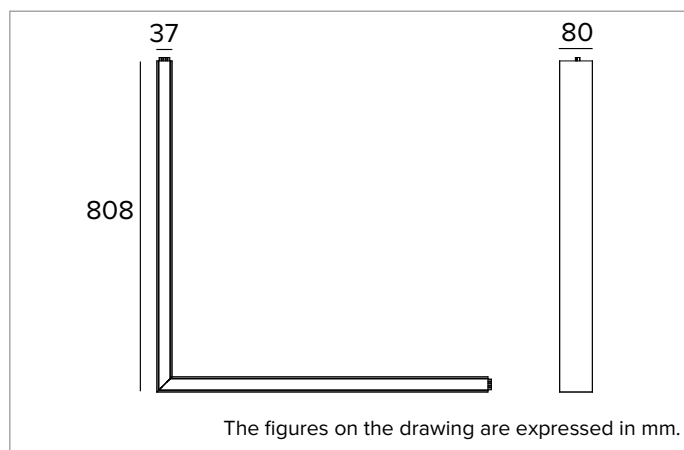

### LED luminaire for ceiling or suspended system installation. L module

	4000K	H(m)	D(m)	E <sub>max</sub> (lx)
	Ra90		113°	
Fixture Power	16W	1	3.00	370
Source Flux	1067lm	2	6.00	93
Fixture Flux	1067lm	3	9.00	41
Efficacy	69lm/W	4	12.00	23
6000843a I <sub>max</sub> =347cd/klm	I <sub>max</sub>	5	15.00	15